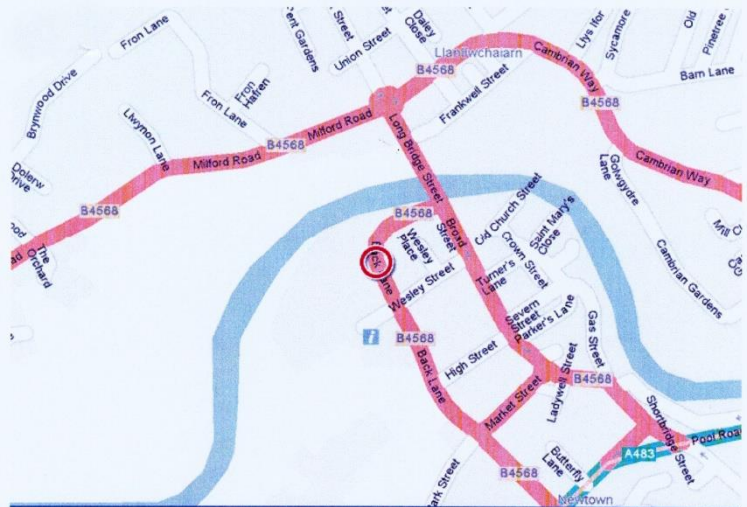

Map of Back Lane (B4568), Newtown, Powys, Wales, SY16 2

**† Newtown Methodist Church,
Back Lane, Newtown, Powys,
SY16 2NH. Grid Ref. SO 107917**

**This is opposite the bus garage
and opposite the bowling green**

MFW Meeting 21st OCT 2017

- Disabled access
- Hearing loop

***Please note there is a nearby
pay & display car park
£3.20 for the day**

For those who are coming on the train
there is a 5 minute walk up into town.

There are very limited parking spaces at
the church, please consider these as more
suitable for those with mobility problems.